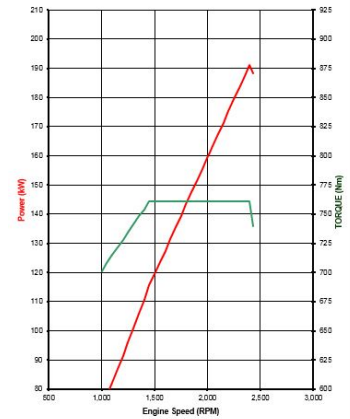

ISUZU

TRUCKS YOU CAN RELY ON

SPECIFICATIONS

MODEL		

ENGINE			
Engine Model		Type	
Displacement		Compression Ratio	
Max Power (DIN Nett)			
Max Torque (DIN Nett)			
Emission Control System			
Fuel System			
Air Intake System			

Isuzu 6HK1-TCC

CLUTCH		PERFORMANCE	
			Speed Limit:

TRANSMISSION	

AXLES	

WHEELS AND TYRES	

CHASSIS			
Suspension	Chassis	Brakes	Electrical & Steering

ISUZU

TRUCKS YOU CAN RELY ON

DIMENSIONS (mm)

*Unladen condition

Turn Circle (m)

WARRANTY