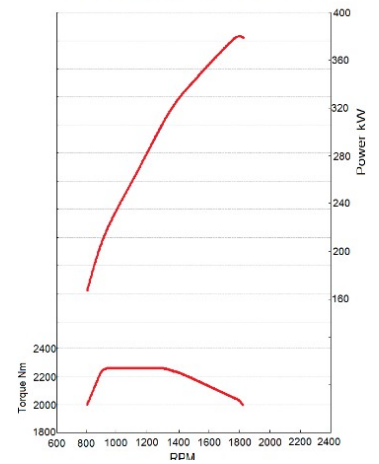

Engine Performance Curve 6WG1 TCS

CLUTCH		PERFORMANCE	
			Speed Limit: <input type="text"/>

TRANSMISSION	

AXLES	

WHEELS AND TYRES	

CHASSIS			
Suspension	Chassis	Brakes	Electrical & Steering

ISUZU
TRUCKS YOU CAN RELY ON
SPECIFICATIONS