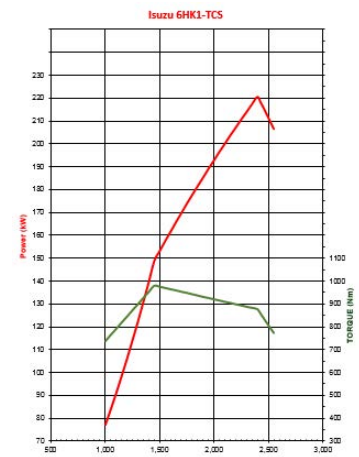

ISUZU

TRUCKS YOU CAN RELY ON

SPECIFICATIONS

MODEL				

ENGINE			
Engine Model		Type	
Displacement		Compression Ratio	
Max Power (DIN Nett)			
Max Torque (DIN Nett)			
Emission Control System			
Fuel System			
Air Intake System			

CLUTCH		PERFORMANCE	
			Speed Limit: <input type="text"/>

TRANSMISSION	

AXLES	

WHEELS AND TYRES	

CHASSIS			
Suspension	Chassis	Brakes	Electrical & Steering

ISUZU

TRUCKS YOU CAN RELY ON

SPECIFICATIONS

DIMENSIONS (mm) *Unladen condition											Turn Circle (m)	

WARRANTY