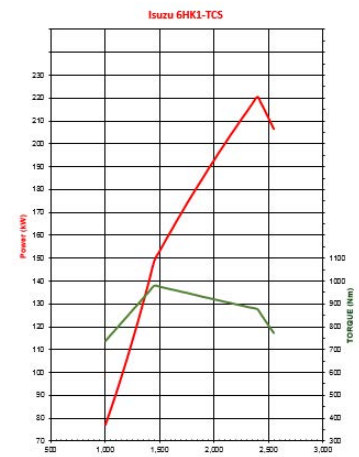

ISUZU

TRUCKS YOU CAN RELY ON

SPECIFICATIONS

MODEL				

ENGINE			
Engine Model		Type	
Displacement		Compression Ratio	
Max Power (DIN Nett)			
Max Torque (DIN Nett)			
Emission Control System			
Fuel System			
Air Intake System			

CLUTCH		PERFORMANCE	
			Speed Limit: <input type="text"/>

TRANSMISSION	

AXLES	

WHEELS AND TYRES	

CHASSIS			
Suspension	Chassis	Brakes	Electrical & Steering

ISUZU

TRUCKS YOU CAN RELY ON

SPECIFICATIONS

DIMENSIONS (mm) *Unladen condition

DIMENSIONS (mm) *Unladen condition											Turn Circle (m)

WARRANTY